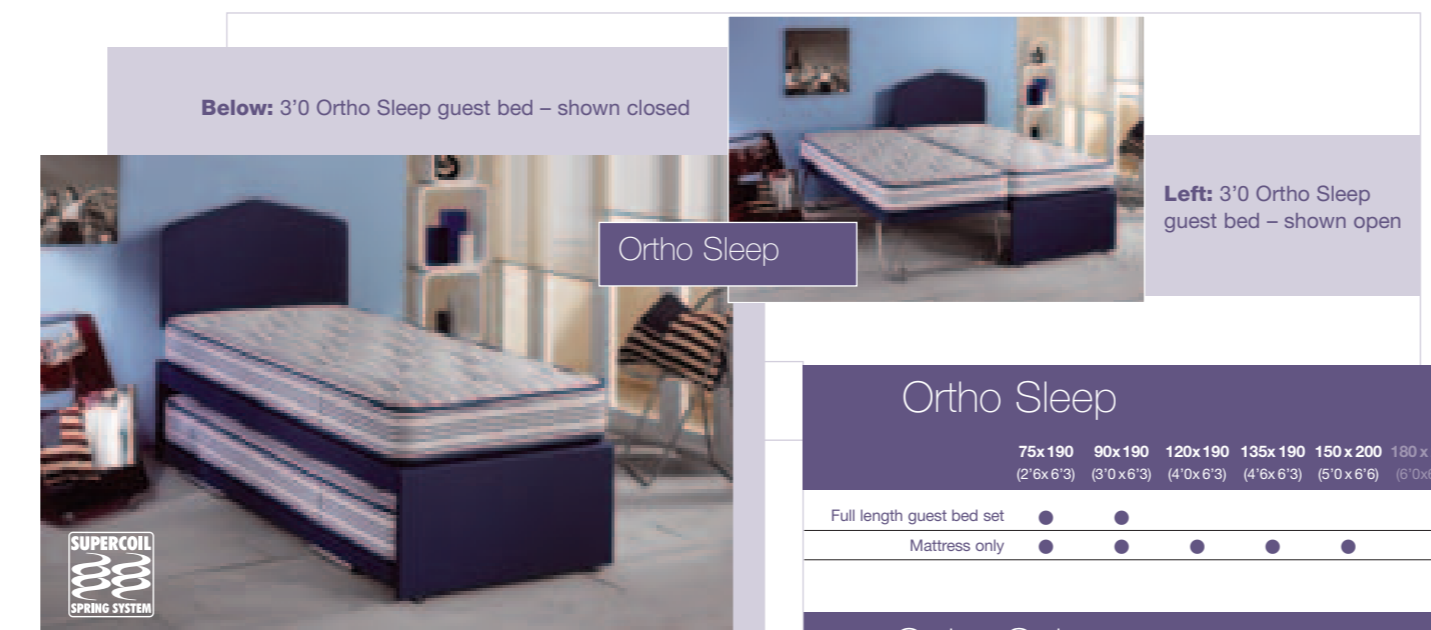

Ortho Sleep

	75x190 (2'6" x 6'3")	90x190 (3'0" x 6'3")	120x190 (4'0" x 6'3")	135x190 (4'6" x 6'3")	150x200 (5'0" x 6'6")	180x200 (5'10" x 6'6")
Full length guest bed set	●	●	●	●	●	●
Mattress only	●	●	●	●	●	●

Ortho Select

	75x190 (2'6" x 6'3")	90x190 (3'0" x 6'3")	120x190 (4'0" x 6'3")	135x190 (4'6" x 6'3")	150x200 (5'0" x 6'6")	180x200 (5'10" x 6'6")
Platform set	●	●	●	●	●	●
Platform 2 drawer set	●	●	●	●	●	●
Platform 4 drawer set	●	●	●	●	●	●
Sprung edge set	●	●	●	●	●	●
Sprung edge 2 drawer set	●	●	●	●	●	●
Sprung edge 4 drawer set	●	●	●	●	●	●
Mattress only	●	●	●	●	●	●
Zip & Link						
Platform set	●	●	●	●	●	●
Platform 4 drawer set	●	●	●	●	●	●
Sprung edge set	●	●	●	●	●	●
Sprung edge 4 drawer set	●	●	●	●	●	●
Zippered mattresses	●	●	●	●	●	●

Ortho Master

	75x190 (2'6" x 6'3")	90x190 (3'0" x 6'3")	120x190 (4'0" x 6'3")	135x190 (4'6" x 6'3")	150x200 (5'0" x 6'6")	180x200 (5'10" x 6'6")
Platform set	●	●	●	●	●	●
Platform 2 drawer set	●	●	●	●	●	●
Platform 3 drawer set	●	●	●	●	●	●
Platform 4 drawer set	●	●	●	●	●	●
Large end drawer set	●	●	●	●	●	●
Mattress only	●	●	●	●	●	●
Zip & Link						
Platform set	●	●	●	●	●	●
Platform 4 drawer set	●	●	●	●	●	●
Zippered mattresses	●	●	●	●	●	●