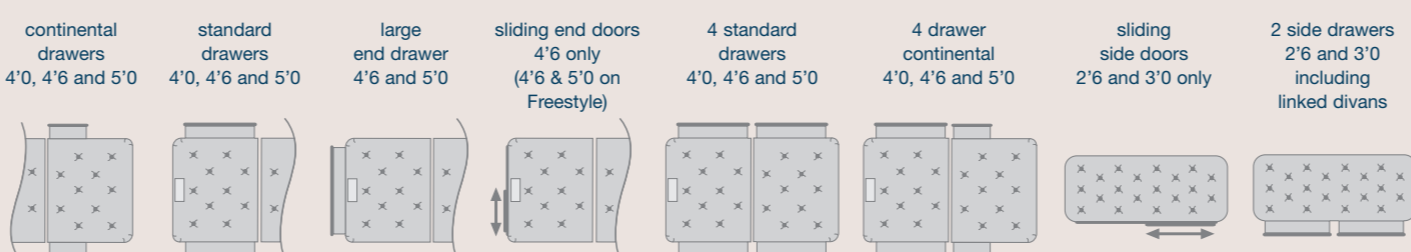

Storage options explained

Choosing your bed

Bedrooms should be a haven for relaxation and rejuvenation, so it is important to have the perfect bed that feels 'just right'. With this in mind, our beds are designed to deliver correct body support, superb levels of comfort and the promise of a perfect night's sleep. However, the level of surface softness is a matter of personal preference as only you can choose your perfect bed.

Sprung Edge Bases feature a complete spring unit on top of the base giving a softer feel.

Guest Beds feature an underbed which can be pulled out on easy-running castors and raised to the same height as the main bed. By unfolding the self-locking, 'lift 'n' lock' legs under the base, these models transform from a single into a double or twin.

To guide you in this important decision we have divided our core range into two comfort ratings: **Gently Supportive** for those who prefer a slightly softer feel and **Comfortably Firm** for those who favour firmer support. We hope this will enable you to make a more informed choice. Add to this our **Springmaster, Memory Master, Freestyle and Mattress Collections** and there really is a bed for everyone.

Divan Base Options

The performance and feel of your mattress is very dependent on the quality of support provided by the divan. We offer a choice of bases, all of which will provide both you and your mattress with first class, long-lasting support.

Platform Bases provide a firmer foundation.

Firm Edge Bases have a spring system contained within a timber frame, giving the base a medium-firm feel.