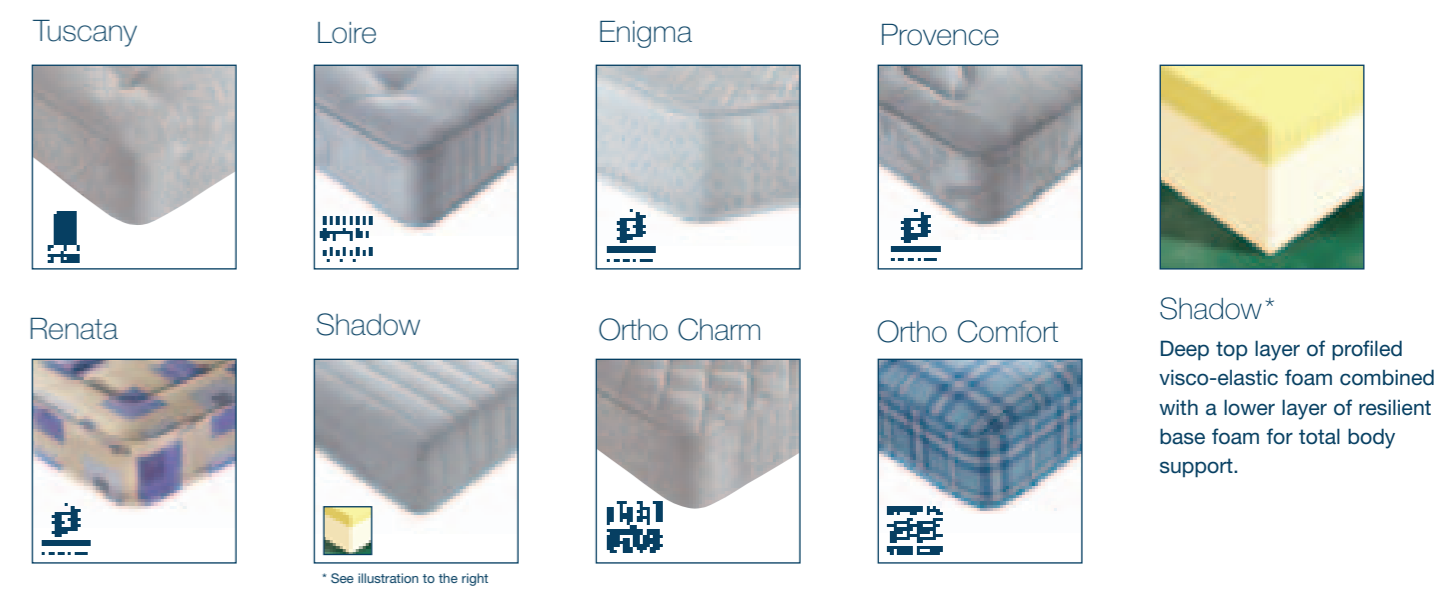

Mattress collection

	75 x 190 (2'6" x 6'3")	90 x 190 (3'0" x 6'3")	120 x 190 (4'0" x 6'3")	135 x 190 (4'6" x 6'3")	150 x 200 (5'0" x 6'6")	180 x 200 (5'10" x 6'6")
Tuscany	●	●	●	●	●	●
Loire	●	●	●	●	●	●
Enigma	●	●	●	●	●	●
Provence	●	●	●	●	●	●
Renata	●	●	●	●	●	●
Shadow	●	●	●	●	●	●
Ortho Charm	●	●	●	●	●	●
Ortho Comfort	●	●	●	●	●	●

Shadow*
Deep top layer of profiled visco-elastic foam combined with a lower layer of resilient base foam for total body support.