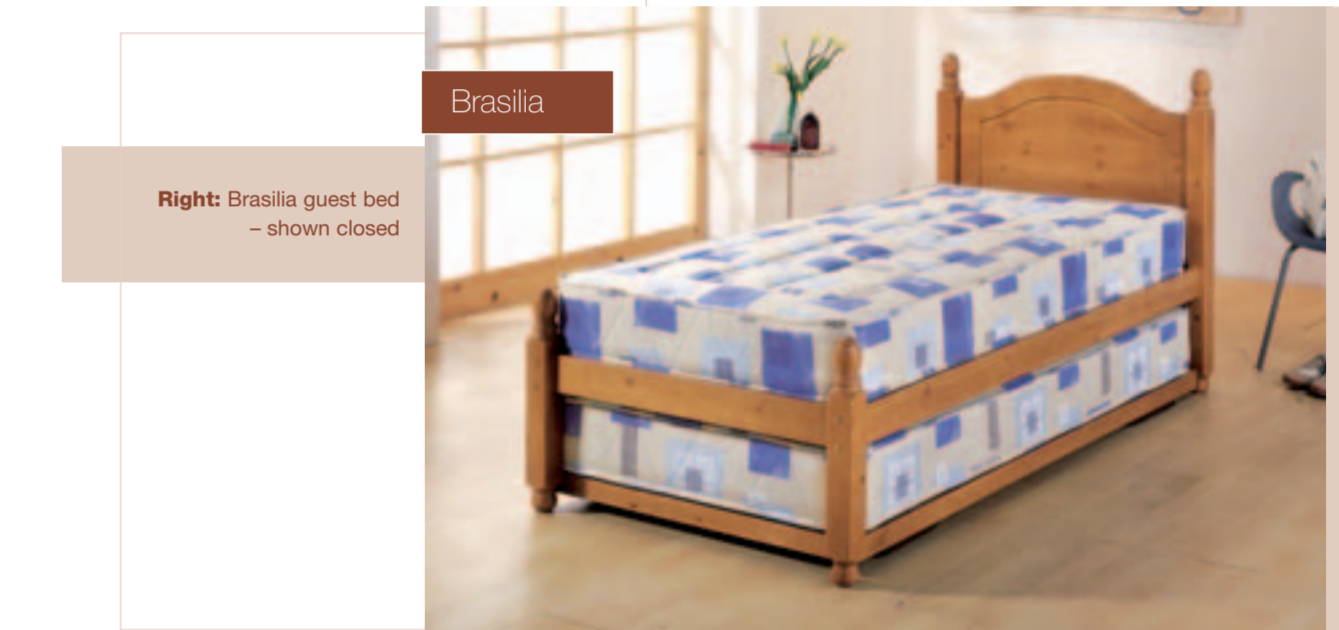

Right: Brasilia guest bed – shown closed