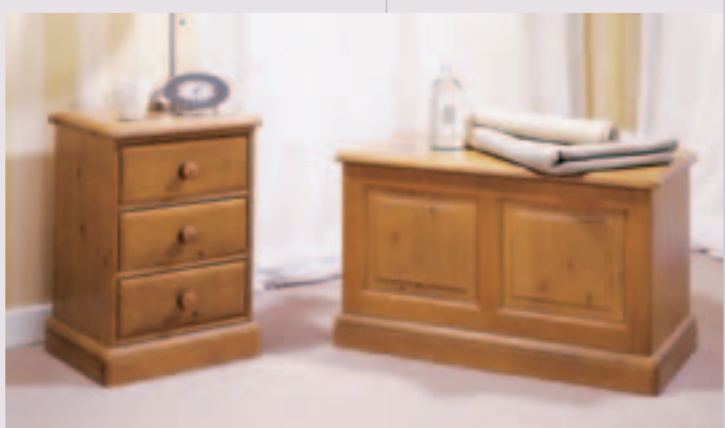

BRIGHT YOUNG THINGS

The Bright Young Things Collection has been designed especially for growing children with a gently supportive sleep system which helps to promote good posture in later life. Every model in the range has useful space saving storage options.

All of the children's wooden furniture is manufactured to a high standard. It not only looks good but it's made to last.

Alpha	75 x 175 (2'6" x 5'9")	90 x 190 (3'0" x 6'3")
Platform set	●	●
Sliding door set	●	●
Large side drawer set	●	●
Mattress only	●	●

Beta	75 x 175 (2'6" x 5'9")	90 x 190 (3'0" x 6'3")
Platform set	●	●
Sliding door set	●	●
Large side drawer set	●	●
Mattress only	●	●

Mattress size

Overall bed width (cm)	87 cm
Overall bed length (cm)	186 cm

Right top : Junior bed in antique finish with Alpha Mattress

Right: Junior bed in whitewash finish with Alpha Mattress

Universal divan

Select your own combination...

Airsprung's Universal Divan is designed to combine with any mattress of the following sizes (75x190cm, 90x190cm, 120x190cm, 135x190cm and 150x200cm). There is a wide range of storage options.

Universal divan	75x190 (2'6" x 6'3")	90x190 (3'0" x 6'3")	120x190 (4'0" x 6'3")	135x190 (4'5" x 6'3")	150 x 200 (5'0" x 6'6")
Platform divan	●	●	●	●	●
Platform 2 drawer divan	●	●	●	●	●
Platform 3 drawer divan	●	●	●	●	●
Platform 4 drawer divan	●	●	●	●	●
Large end drawer divan	●	●	●	●	●
Contemporary platform on legs	●	●	●	●	●
Contemporary platform 2 drawer on legs	●	●	●	●	●
Contemporary platform 4 drawer on legs	●	●	●	●	●
Sprung edge divan	●	●	●	●	●
Sprung edge 2 drawer divan	●	●	●	●	●
Sprung edge 4 drawer divan	●	●	●	●	●

The Canterbury Collection

Specially selected high quality solid pine from sustainable forests is used throughout the Canterbury Collection.