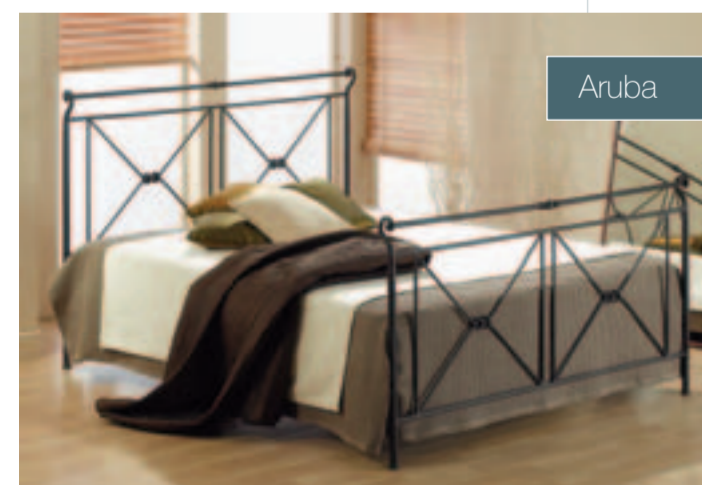

Metal bedsteads

Airsprung's metal bed collection features a contemporary range of stylish light grey beds (Zola and Zander) all with the benefit of sprung wooden slats.

The collection of forged metal beds (Aruba and Anguilla) come with drop-in framed sprung slatted units for superior mattress support.

Anguilla

135 x 190 (4'6" x 6'3")	150 x 200 (5'0" x 6'6")
Overall width x length (in cm)	146 x 213

1. **Anguilla features**
2. Steel construction
   - Gun metal black finish
   - Cherry wood finish detailing on head and foot ends
   - Quality beech sprung slatted base for superior support

Aruba

135 x 190 (4'6" x 6'3")	150 x 200 (5'0" x 6'6")
Overall width x length (in cm)	142 x 200

1. **Aruba features**
2. Steel construction
   - Hand forged detailing
   - Antique copper finish
   - Quality beech sprung slatted base for superior support

Zander

135 x 190 (4'6" x 6'3")	150 x 200 (5'0" x 6'6")
Overall width x length (in cm)	144 x 207