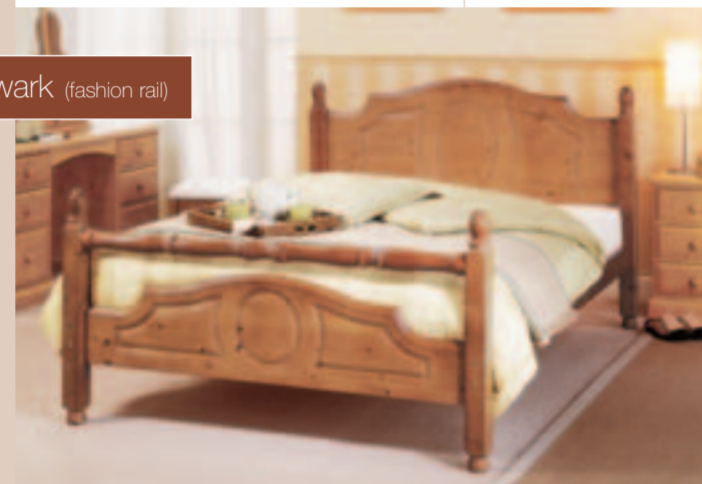

Wood bedsteads using wood from sustainable forests

Our collection of great value solid pine bedsteads features three new models

Specially selected timber from sustainable forests is used throughout the range which has been designed to complement our Canterbury Collection of bedroom furniture.

Carolina

90 x 190 (3'0" x 6'3")	135 x 190 (4'6" x 6'3")	150 x 200 (5'0" x 6'6")	180 x 200 (5'0" x 6'6")
Low foot end	●	●	●
Fashion Rail	●	●	●
Overall width x length (in cm)	104 x 205	149 x 205	164 x 213

Newark

90 x 190 (3'0" x 6'3")	135 x 190 (4'6" x 6'3")	150 x 200 (5'0" x 6'6")
Low foot end	●	●
Stump end	●	●
Fashion Rail	●	●
Overall width x length (in cm)	102 x 205	147 x 205