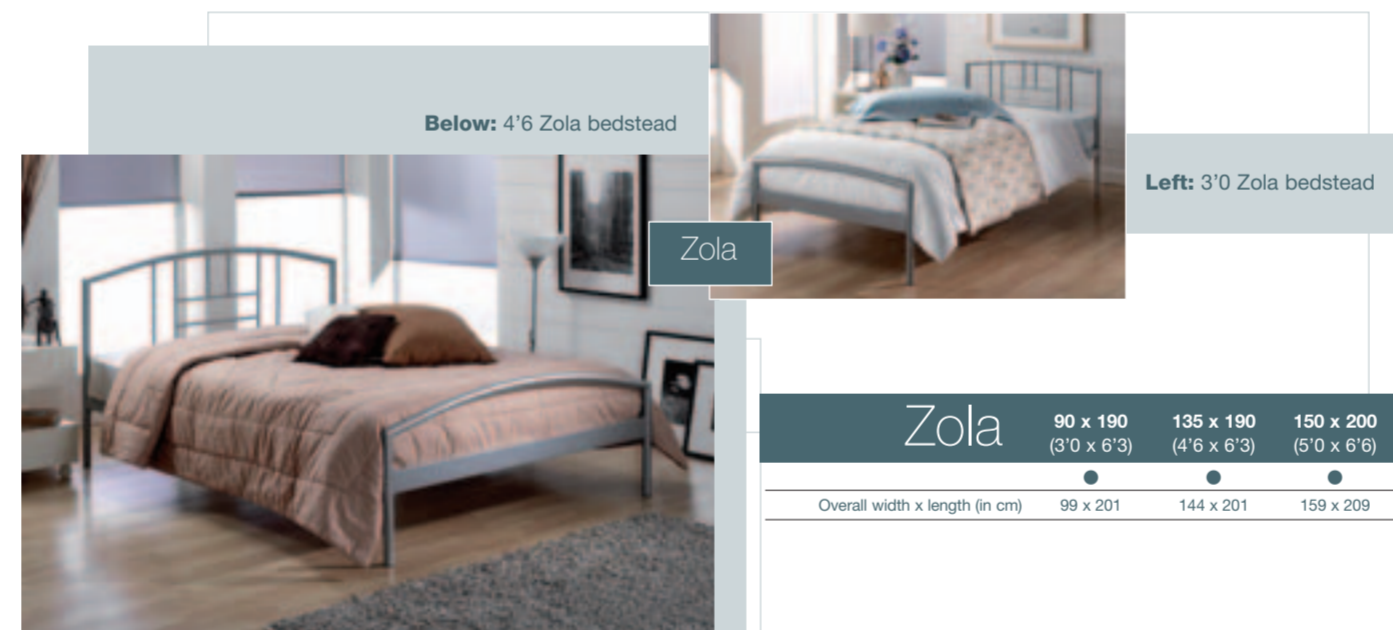

Below: 4'6 Zola bedstead

Left: 3'0 Zola bedstead

Zola

90 x 190 (3'0" x 6'3")	135 x 190 (4'6" x 6'3")	150 x 200 (5'0" x 6'6")
Overall width x length (in cm)	99 x 201	144 x 201