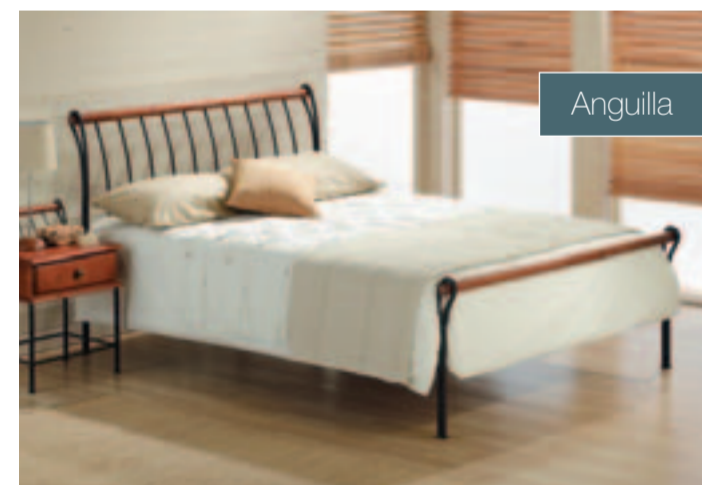

Metal bedsteads

Airsprung's metal bed collection features a contemporary range of stylish light grey beds (Zola and Zander) all with the benefit of sprung wooden slats.

The collection of forged metal beds (Aruba and Anguilla) come with drop-in framed sprung slatted units for superior mattress support.

Anguilla

135 x 190 (4'6" x 6'3")	150 x 200 (5'0" x 6'6")
Overall width x length (in cm)	146 x 213

1. **Anguilla features**
2. Steel construction
   - Gun metal black finish
   - Cherry wood finish detailing on head and foot ends
   - Quality beech sprung slatted base for superior support

Aruba

135 x 190 (4'6" x 6'3")	150 x 200 (5'0" x 6'6")
Overall width x length (in cm)	142 x 200

1. **Aruba features**
2. Steel construction
   - Hand forged detailing
   - Antique copper finish
   - Quality beech sprung slatted base for superior support

Zander

135 x 190 (4'6" x 6'3")	150 x 200 (5'0" x 6'6")
Overall width x length (in cm)	144 x 207