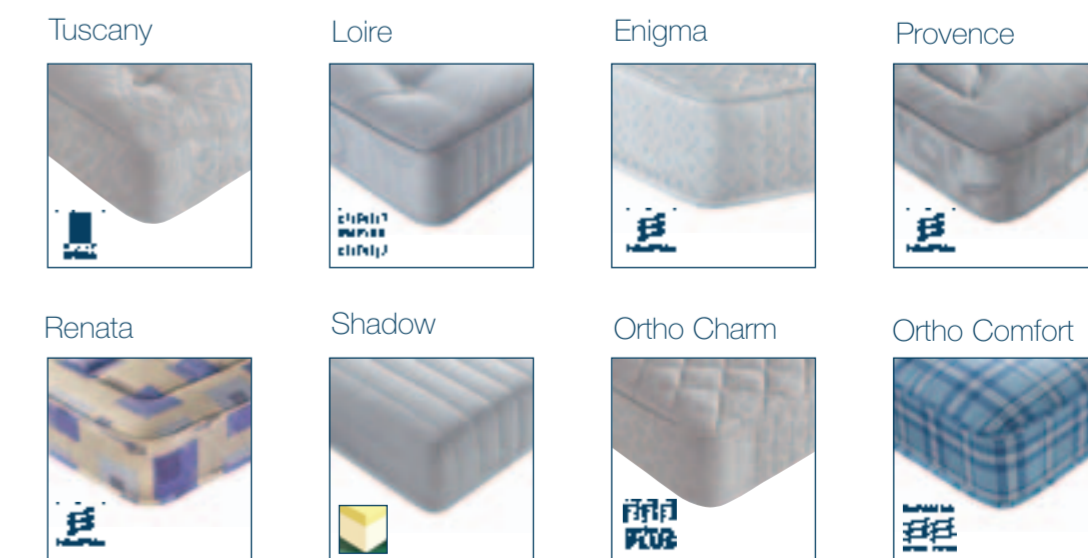

Mattress collection

	75 x 190 (2'6" x 6'3")	90 x 190 (3'0" x 6'3")	120 x 190 (4'0" x 6'3")	135 x 190 (4'6" x 6'3")	150 x 200 (5'0" x 6'6")	180 x 200 (6'0" x 6'6")
Tuscany	●	●	●	●	●	●
Loire	●	●	●	●	●	●
Enigma	●	●	●	●	●	●
Provence	●	●	●	●	●	●
Renata	●	●	●	●	●	●
Shadow	●	●	●	●	●	●
Ortho Charm	●	●	●	●	●	●
Ortho Comfort	●	●	●	●	●	●

Shadow*
Deep top layer of profiled visco-elastic foam combined with a lower layer of resilient base foam for total body support.

Airsprung Beds Ltd
Canal Road, Trowbridge,
Wiltshire BA14 8RQ
Tel: 01225 754411
Fax: 01225 763256
www.airsprungbeds.co.uk
sales@airsprungbeds.co.uk